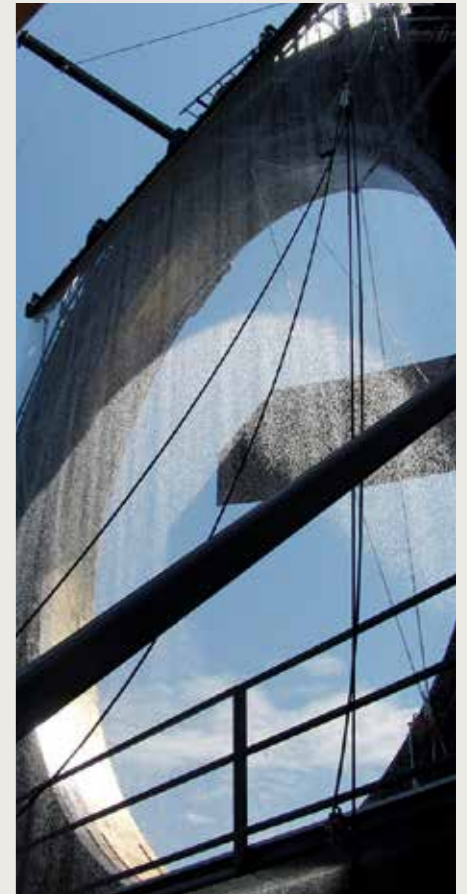

WATER CURTAINS AND WATER SCREENS

Watershow.de makes you experience room and water in a new way.

Thought out water show effects in ever new perspectives.

An aesthetic experience or a new way to transport information – our water curtains and water screens combined with artful lighting effects are your tools.

Complete solutions for all imaginable ambiances.