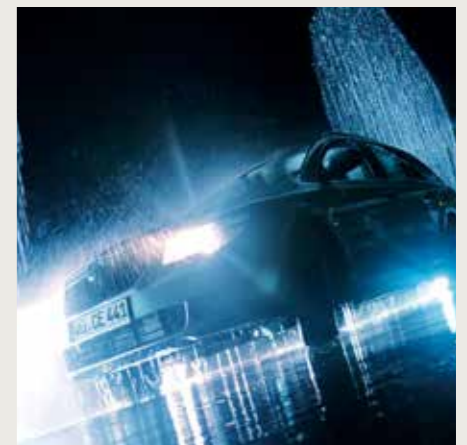

WATER CURTAINS AND WATER SCREENS

Watershow.de makes you experience room and water in a new way.

Thought out water show effects in ever new perspectives.

An aesthetic experience or a new way to transport information – our water curtains and water screens combined with artful lighting effects are your tools.

Complete solutions for all imaginable ambiances.